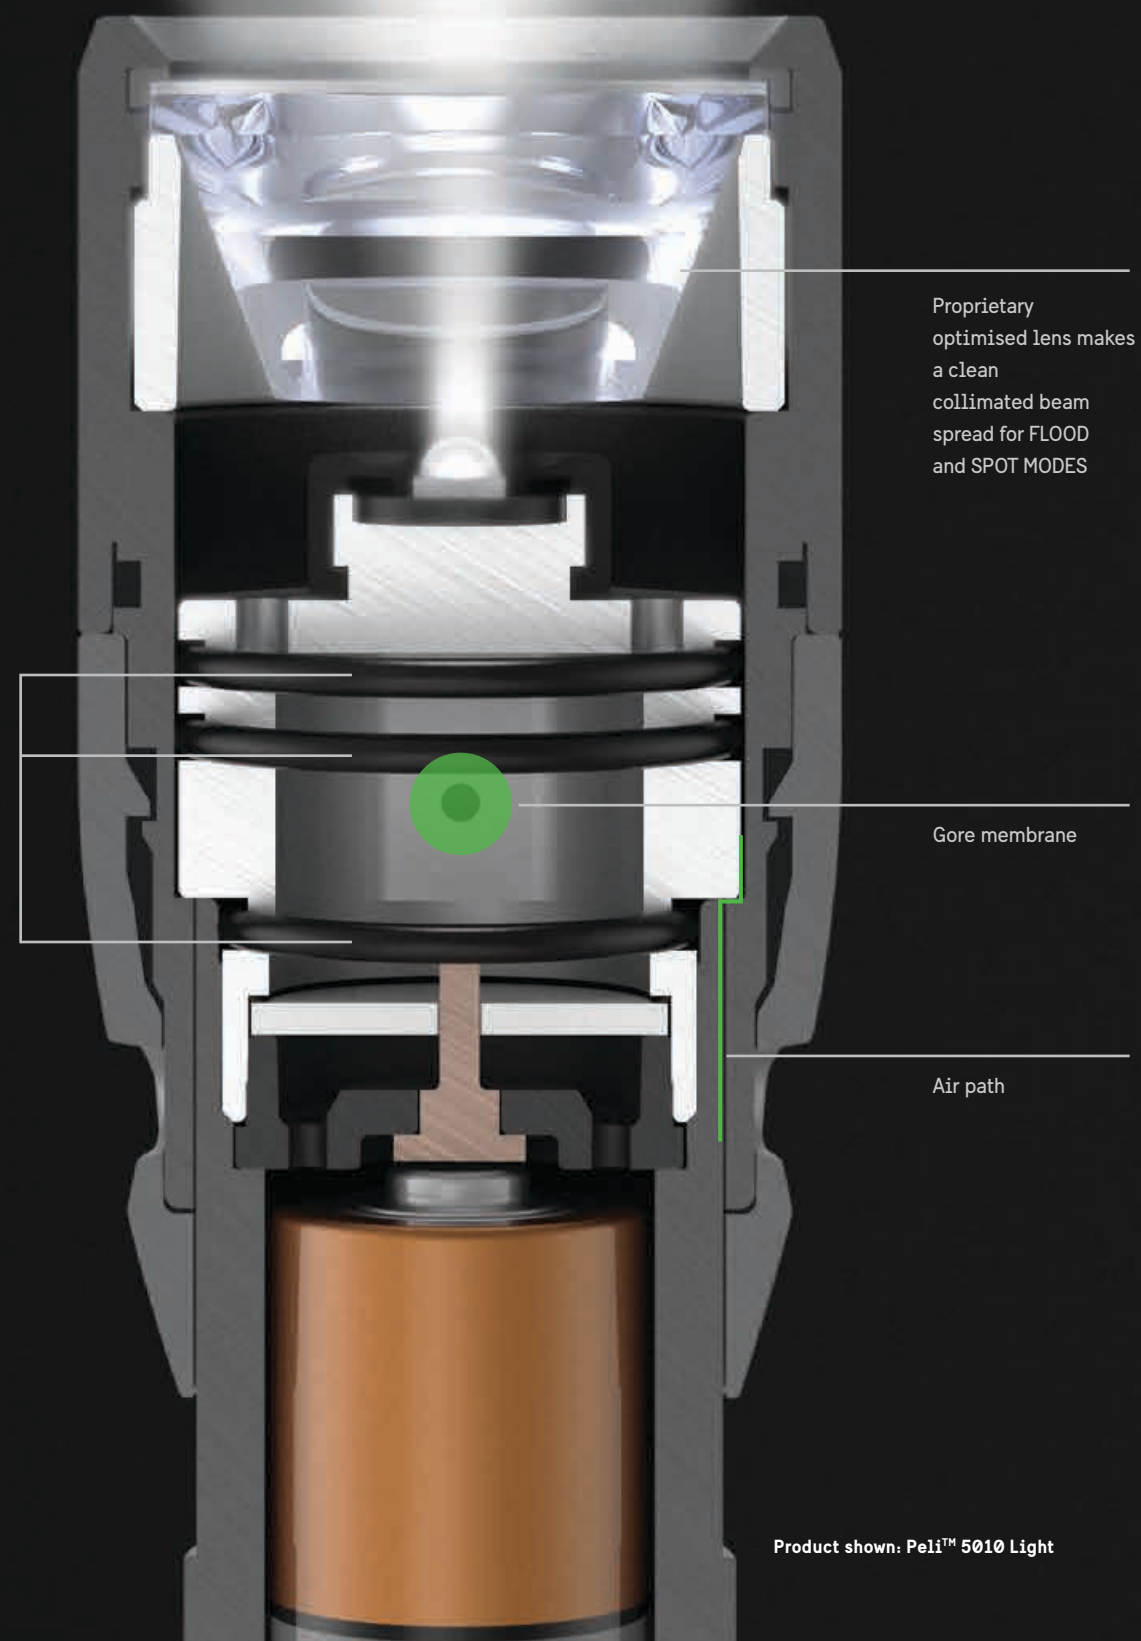

5 SERIES SPECIFICATIONS

LOCAL TO LONG DISTANCE IN A SLIDE

Our new 5 Series lights feature flood to spot technology: The flood position projects a wide beam to illuminate your work area or use the spot beam for a long distance focused beam.

Up to 250 meters of long distance visibility in SPOT MODE

Up to 78° beam spread in FLOOD MODE

Product shown: Pelican™ 5010 Light

CAT NO.	BATTERIES	WEIGHT W/ BATTERIES	LENGTH	ANSI LIGHT OUTPUT (lumens)	ANSI RUN TIME	ANSI BEAM DISTANCE (meters)	ANSI IP RATING
5000	2 AAA (Batteries Included)	68 gr (2.4 oz)	14.2 cm (5.59")	202^a, 21^{***}	1h 15m^a, 7h^{***}	69m^a, 21m^{***}	IPX8
5010	2 AA (Batteries Included)	145 gr (5.1 oz)	15.9 cm (6.26")	392^a, 22^{***}	2h 15m^a, 26h^{***}	184m^a, 43m^{***}	IPX8
5020	4 AAA (Batteries Included)	207 gr (7.3 oz)	14.9 cm (5.87")	586^a, 217^{**}, 20^{***}	1h^a, 2h 30m^{**}, 27h^{***}	250m^a, 147^{**}, 44m^{***}	IPX8
5050R	Lithium-Ion Rechargeable (Included)	164 gr (5.8 oz)	15.6 cm (6.16")	883^a, 393^a, 21^{***}	N/A^b, 2h 30m^a, 40h^{***}	201m^b, 134^a, 30m^{***}	IPX8

^a High | ^{**} Medium | ^{***} Low | ^b Boost | *Refer to Pelican.com for full specs. For details go to www.pelican.com

INDUSTRIAL TORCHES

TOUGH LIGHTING TOOLS

OCTOBER 2018

SINCE 1976