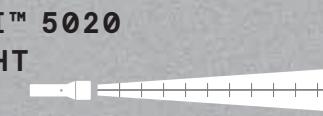

PELI™ 5010 LIGHT

Get the best of both worlds. The 5010 is our medium sized torch that gives you the lumens, run time and size of the 5000 slim design, with the powerful performance of the 5050R torch.

BEAM DISTANCE//
Up To: 184m

LUMENS//
Up To: 392 Lumens

MODES//
High / Low / Flashing

BATTERIES//
2 AA Alkaline Batteries
(Batteries Included)

PELI™ 5020 LIGHT

When you need extra beam distance, go with the 5020 torch. With up to 250 meters of beam distance and up to 586 lumens of LED brightness, you'll have enough light to see the full length of your facility.